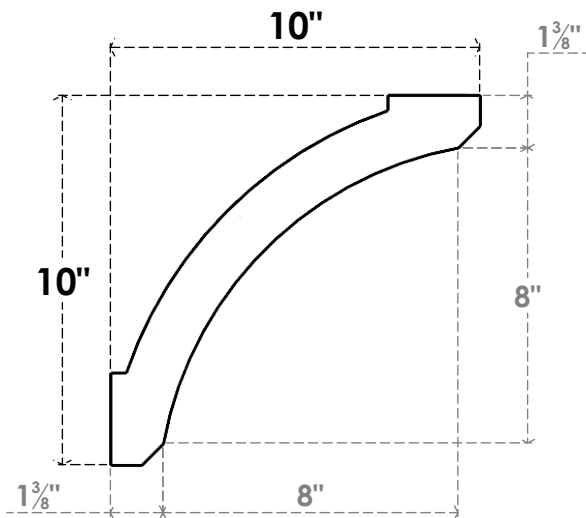

ITEM NUMBER: BRCPO030X10000X10000LFT

3"W X 10"D X 10"H LAFAYETTE ARCHITECTURAL GRADE PVC OPEN BRACE

SIDE PROFILE

FRONT PROFILE

ISOMETRIC

EKENA MILLWORK
2300 WEST MAIN ST.
CLARKSVILLE, TX 75426
TOLL FREE: 866-607-0453
WWW.EKENAMILLWORK.COM