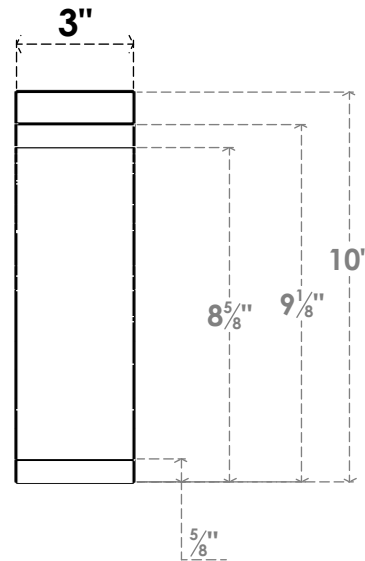

ITEM NUMBER: BRCPO030X10000X10000LFT

3"W X 10"D X 10"H LAFAYETTE ARCHITECTURAL GRADE PVC OPEN BRACE

SIDE PROFILE

FRONT PROFILE

ISOMETRIC

EKENA MILLWORK
2300 WEST MAIN ST.
CLARKSVILLE, TX 75426
TOLL FREE: 866-607-0453
WWW.EKENAMILLWORK.COM

NOTES

1. INSTALLATION TO BE COMPLETED IN ACCORDANCE WITH MANUFACTURER'S SPECIFICATIONS.
2. DRAWING MAY NOT BE TO SCALE
3. THIS DRAWING IS INTENDED FOR DESIGN AND PLANNING PURPOSES ONLY.
4. ALL INFORMATION CONTAINED HEREIN WAS CURRENT AT THE TIME OF DEVELOPMENT BUT MUST BE REVIEWED AND APPROVED BY THE PRODUCT MANUFACTURER TO BE CONSIDERED ACCURATE.
5. ARCHITECTURAL GRADE PVC PRODUCTS ARE MADE FROM EXPANDED CELLULAR PVC AND COME NATURALLY WHITE BUT MAY BE PAINTED