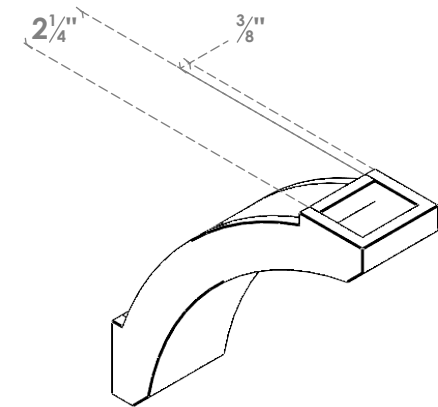

ITEM NUMBER: BRCPO030X10000X10000LFT

3"W X 10"D X 10"H LAFAYETTE ARCHITECTURAL GRADE PVC OPEN BRACE

SIDE PROFILE

FRONT PROFILE

ISOMETRIC

EKENA MILLWORK
2300 WEST MAIN ST.
CLARKSVILLE, TX 75426
TOLL FREE: 866-607-0453
WWW.EKENAMILLWORK.COM